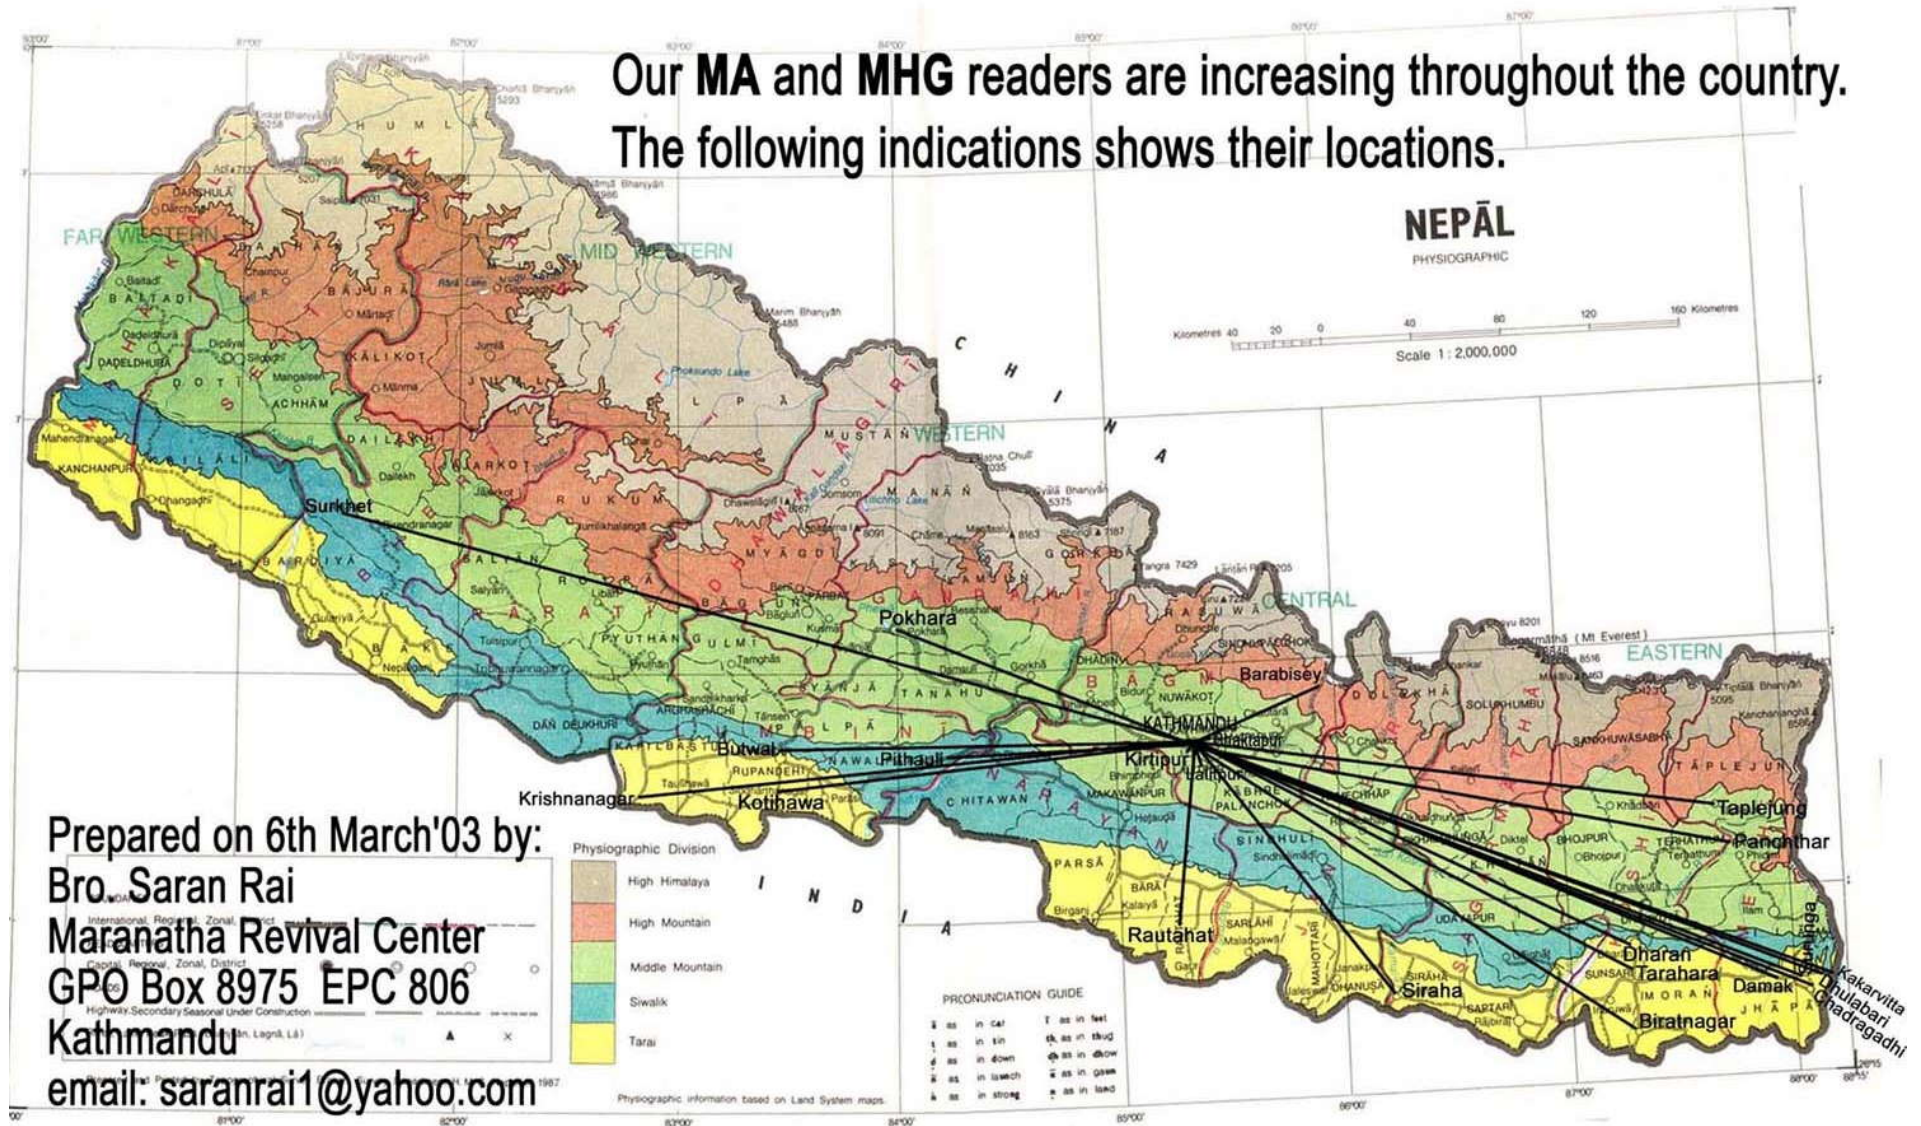

Our MA and MHG readers are increasing throughout the country. The following indications shows their locations.

Prepared on 6th March'03 by:
 Bro. Saran Rai
 Maranatha Revival Center
 GPO Box 8975 EPC 806
 Kathmandu
 email: saranrai1@yahoo.com